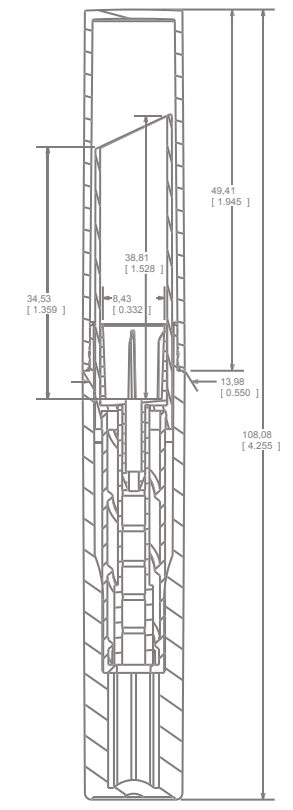

Slimline Airtight Lippen

Product Specification

Materials

Base	PP	Cover	PP
Spiral	ABS		
Godet	POM	8.43mm dia	
Slanted Carrier	POM		
Driver	POM		

Optional Extras

- Lacquering Base and Cover
- Custom metal cover Plaque
- Inhouse graphic facility for all artwork generation